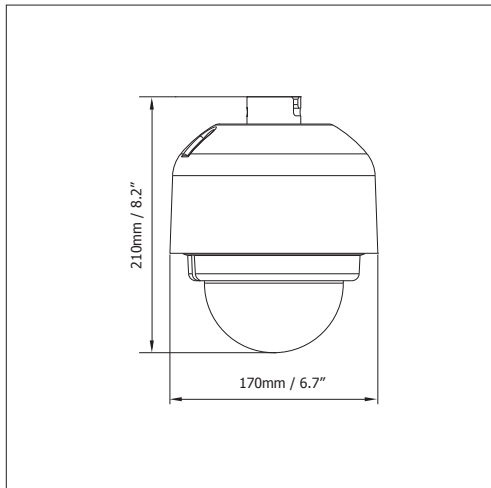

Dimensions

* Models vary in different countries. Please visit EverFocus regional websites for detailed ordering information
* Lens models and availability vary in different regions

* All product specifications are subject to change without notice