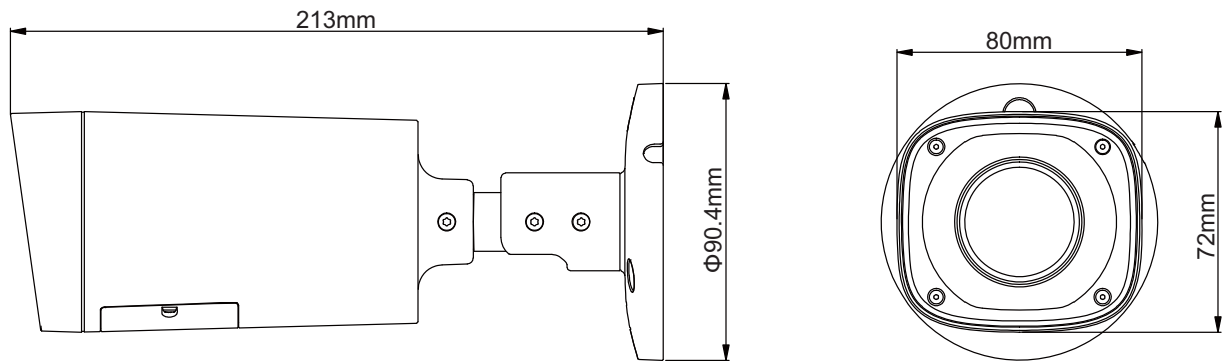

### Features

- 1/2.8" 2.4Megapixel CMOS
- 25/30fps@1080P, 25/30/50/60fps@720P
- High speed, long distance real-time transmission
- HD and SD switchable
- OSD Menu, control over coaxial cable
- DWDR, Day/Night(ICR), AWB, AGC, BLC, 3DNR
- 2.7~12mm vari-focal lens
- Max. IR LEDs length 30m, Smart IR
- IP67, DC12V

## Technical Specifications

Model	DH-HAC-HFW2220RP-VF	DH-HAC-HFW2220RN-VF
<b>Camera</b>		
Image Sensor	1/2.8" 2.4Megapixel CMOS	
Effective Pixels	1984(H)×1225(V)	
Electronic Shutter	1/3s~1/100,000s	
Video Frame Rate	25/30/50/60fps@720P; 25/30fps@1080P	
Synchronization	Internal	
Mini. Illumination	0.05Lux/F1.4, 0Lux IR on	
Video Output	1-channel BNC HDCVI high definition video output/ CVBS standard definition video output (Can switch)	
<b>Camera Features</b>		
Max. IR LEDs Length	30m, Smart IR	
Day/Night	Auto(ICR) / Color / B/W	
Noise Reduction	2D/3D	
OSD Menu	Support	
<b>Lens</b>		
Focal Length	2.7~12mm	
Angle of View	H: 93° ~35°	
Lens Type	Manual / Fixed Iris	
Mount Type	Φ14	
<b>General</b>		
Power Supply	DC12V±20%	
Power Consumption	Max 4W	
Working Environment	-30°C~+60°C / Less than 95%RH (no condensation)	
Transmission Distance	Over 500m via 75-3 coaxial cable	
Ingress Protection	IP67	
Dimensions(W×D×H)	213mm×80mm×72mm	
Weight	0.55kg	
Material	Metal	

## Dimensions (mm)